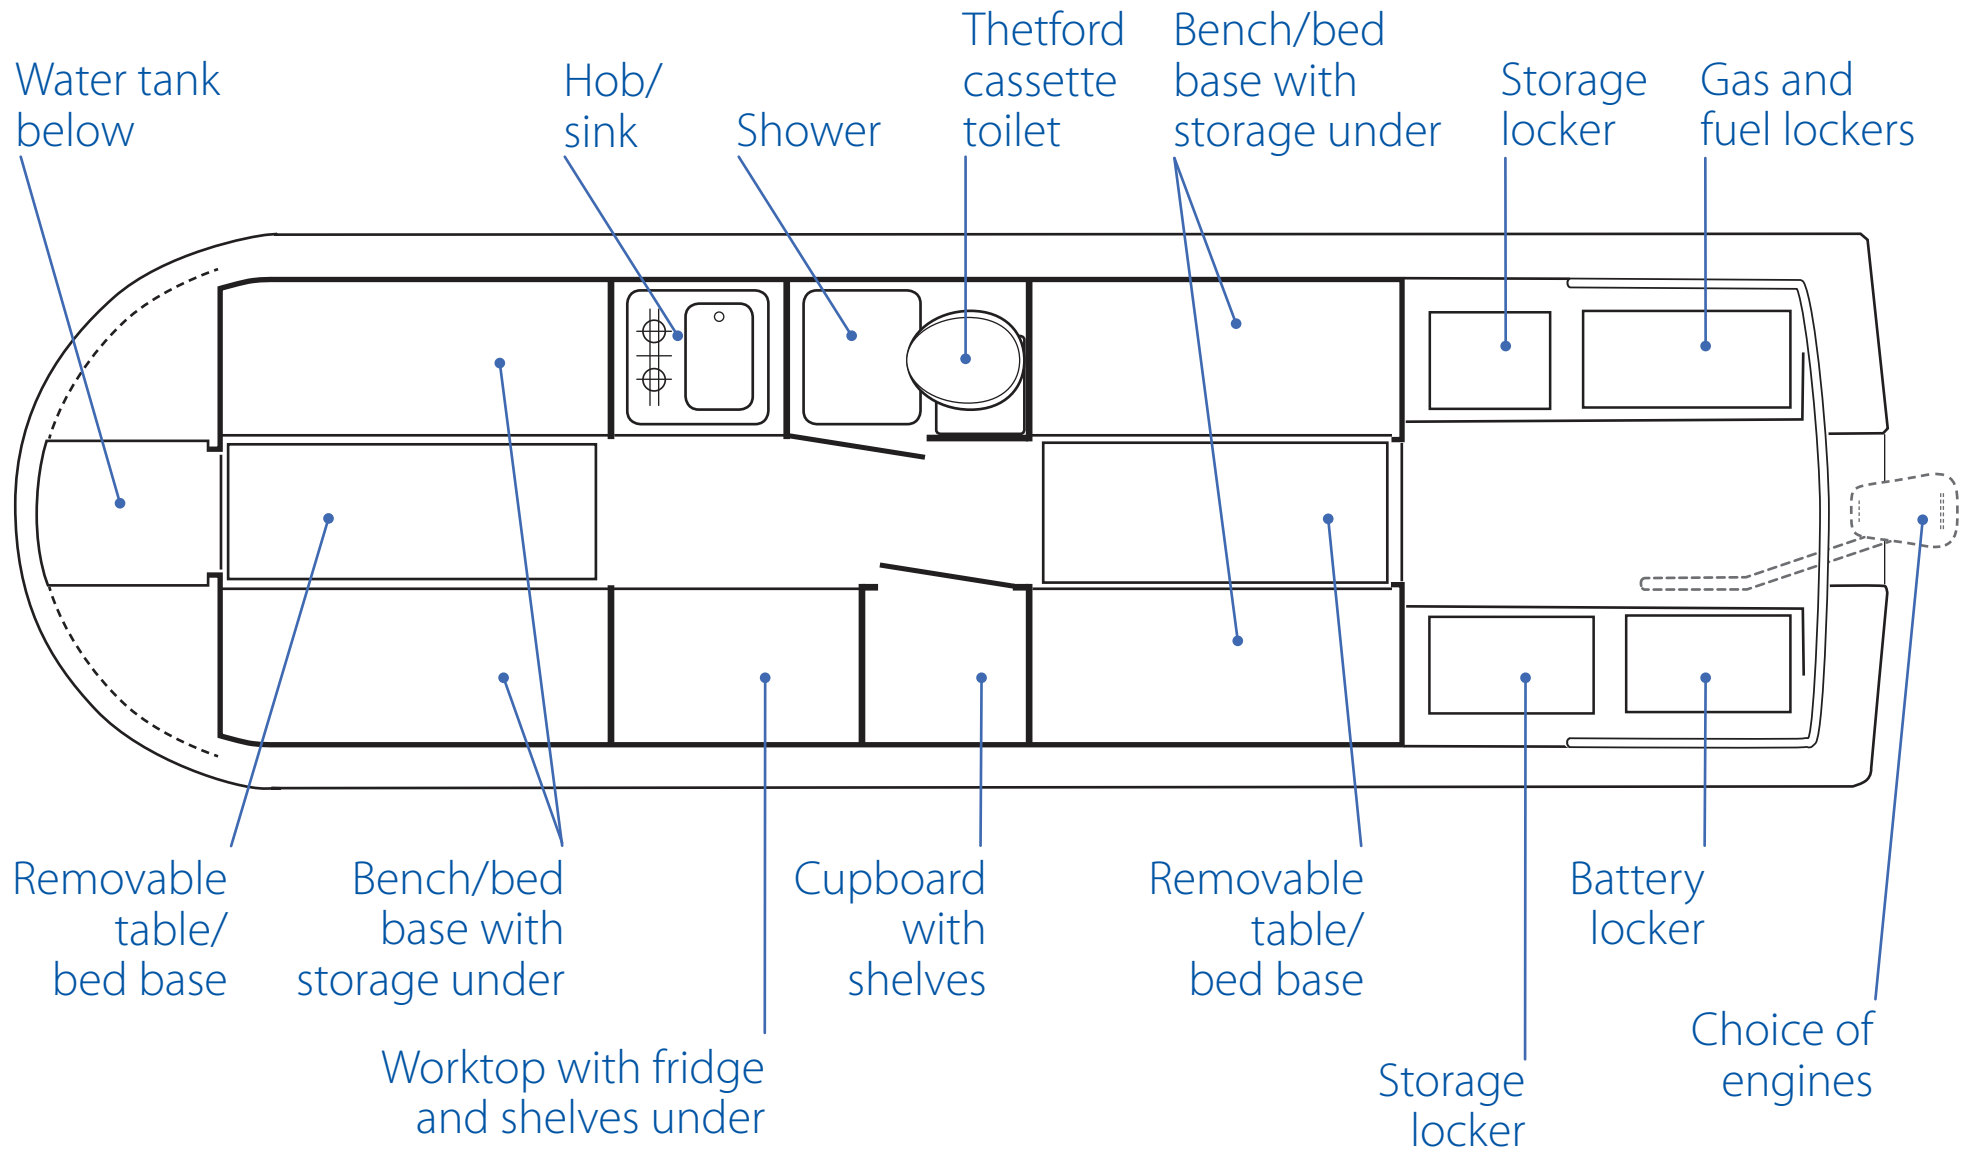

# Typical Wilderness Beaver 23 layout: Wanderer

(Not to scale. Subject to modifications.)