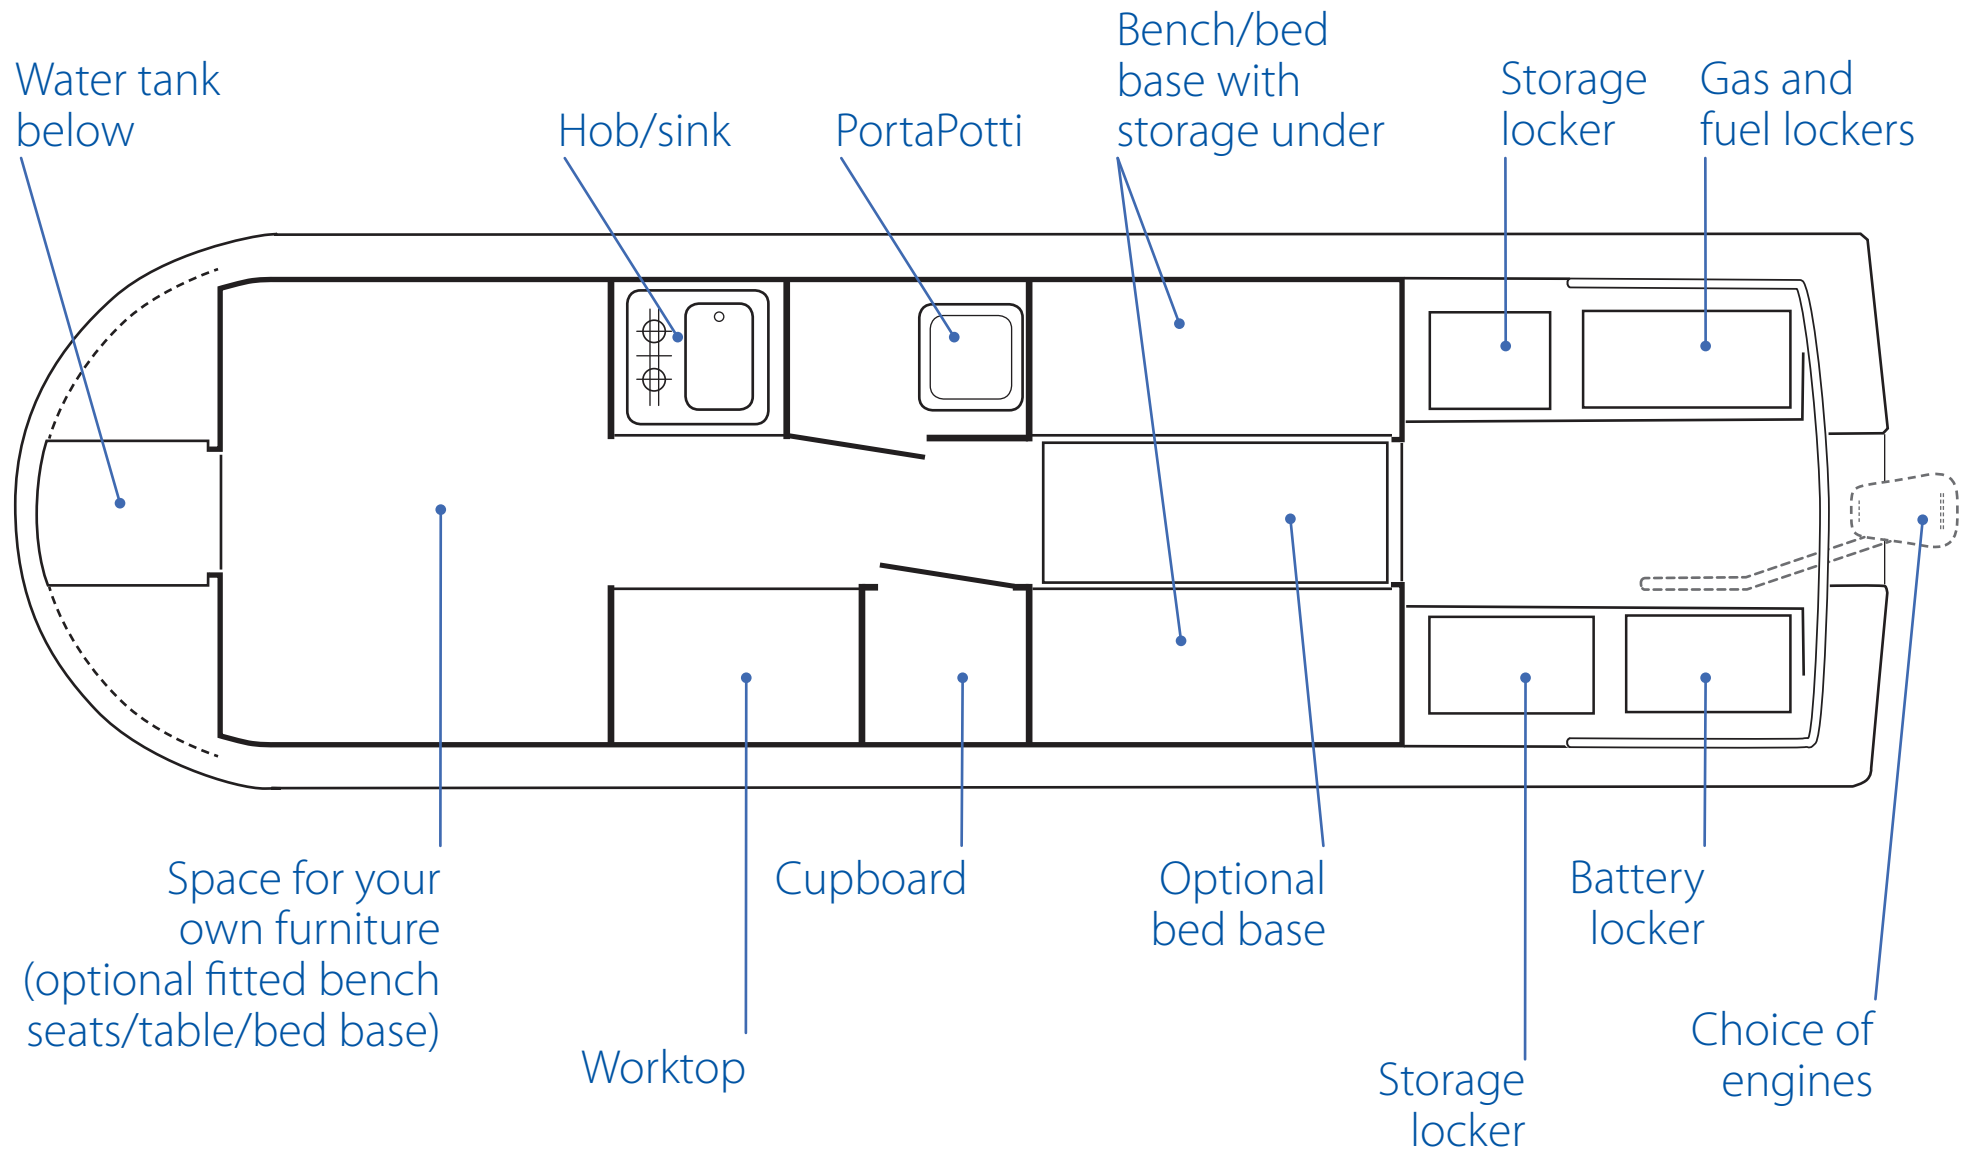

Typical Wilderness Beaver 23 layout: Weekender

(Not to scale. Subject to modifications.)