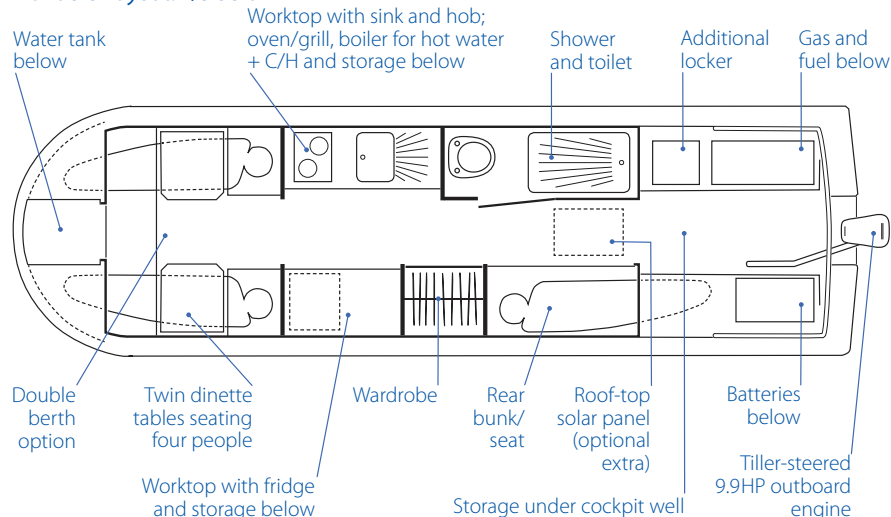

Wanderer layout: 2/3 berth