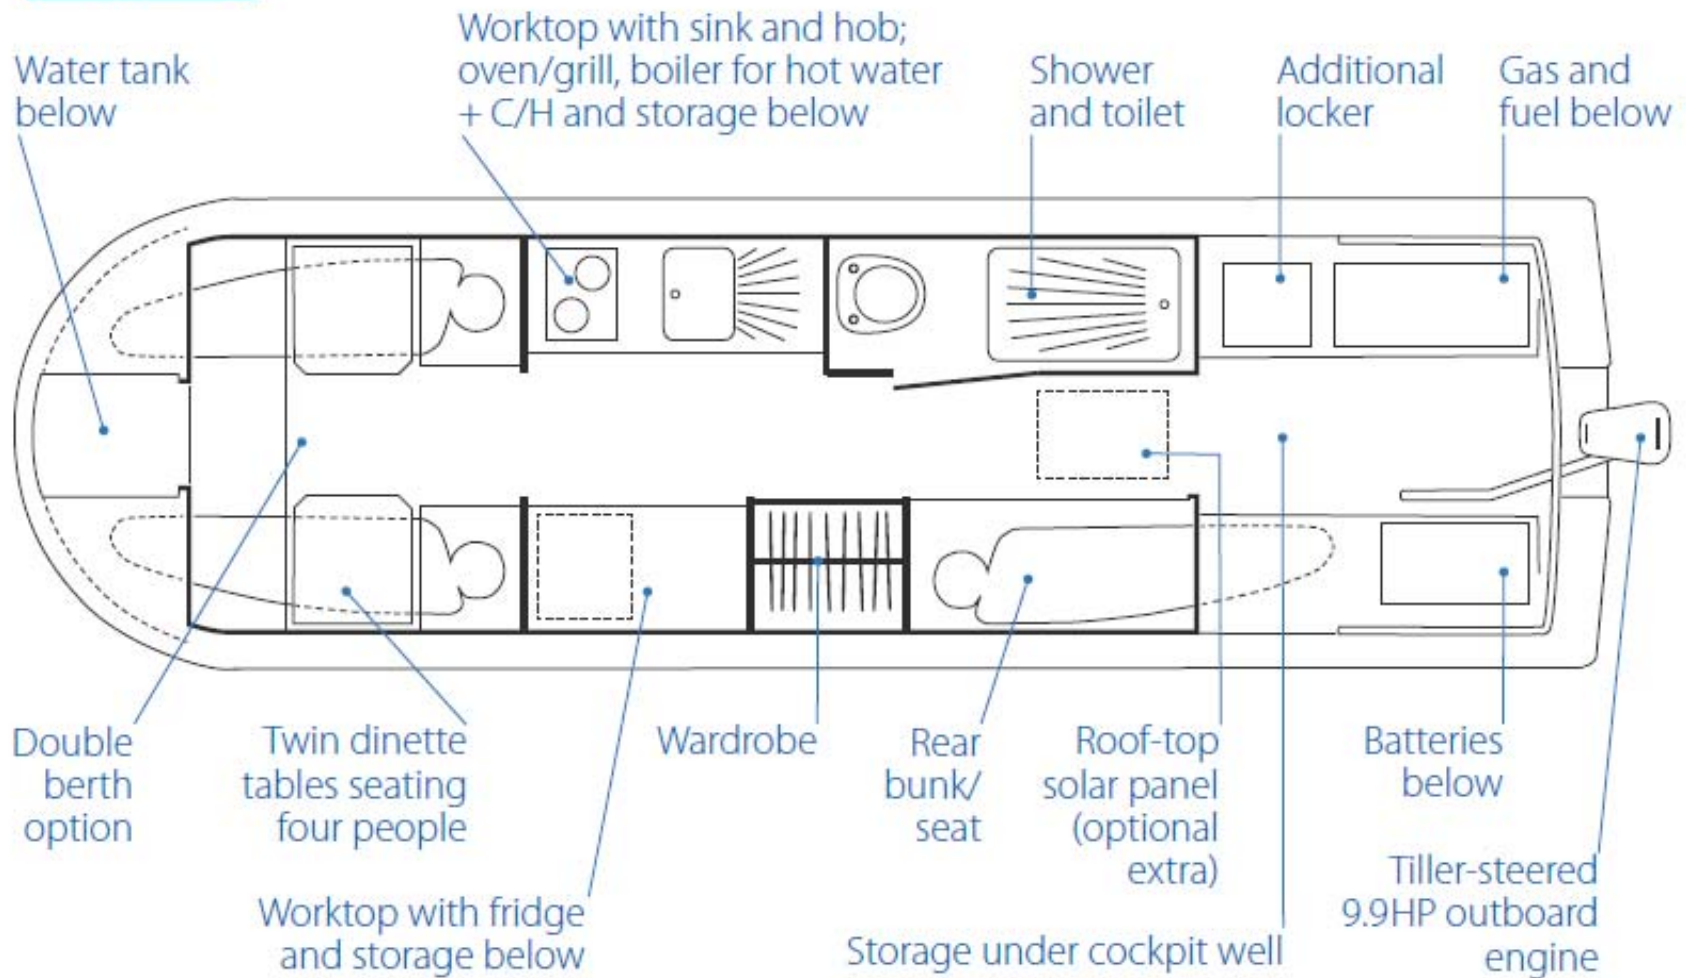

Standard Beaver 23 layout: 2-3 berth

(Not to scale. Subject to modifications.)