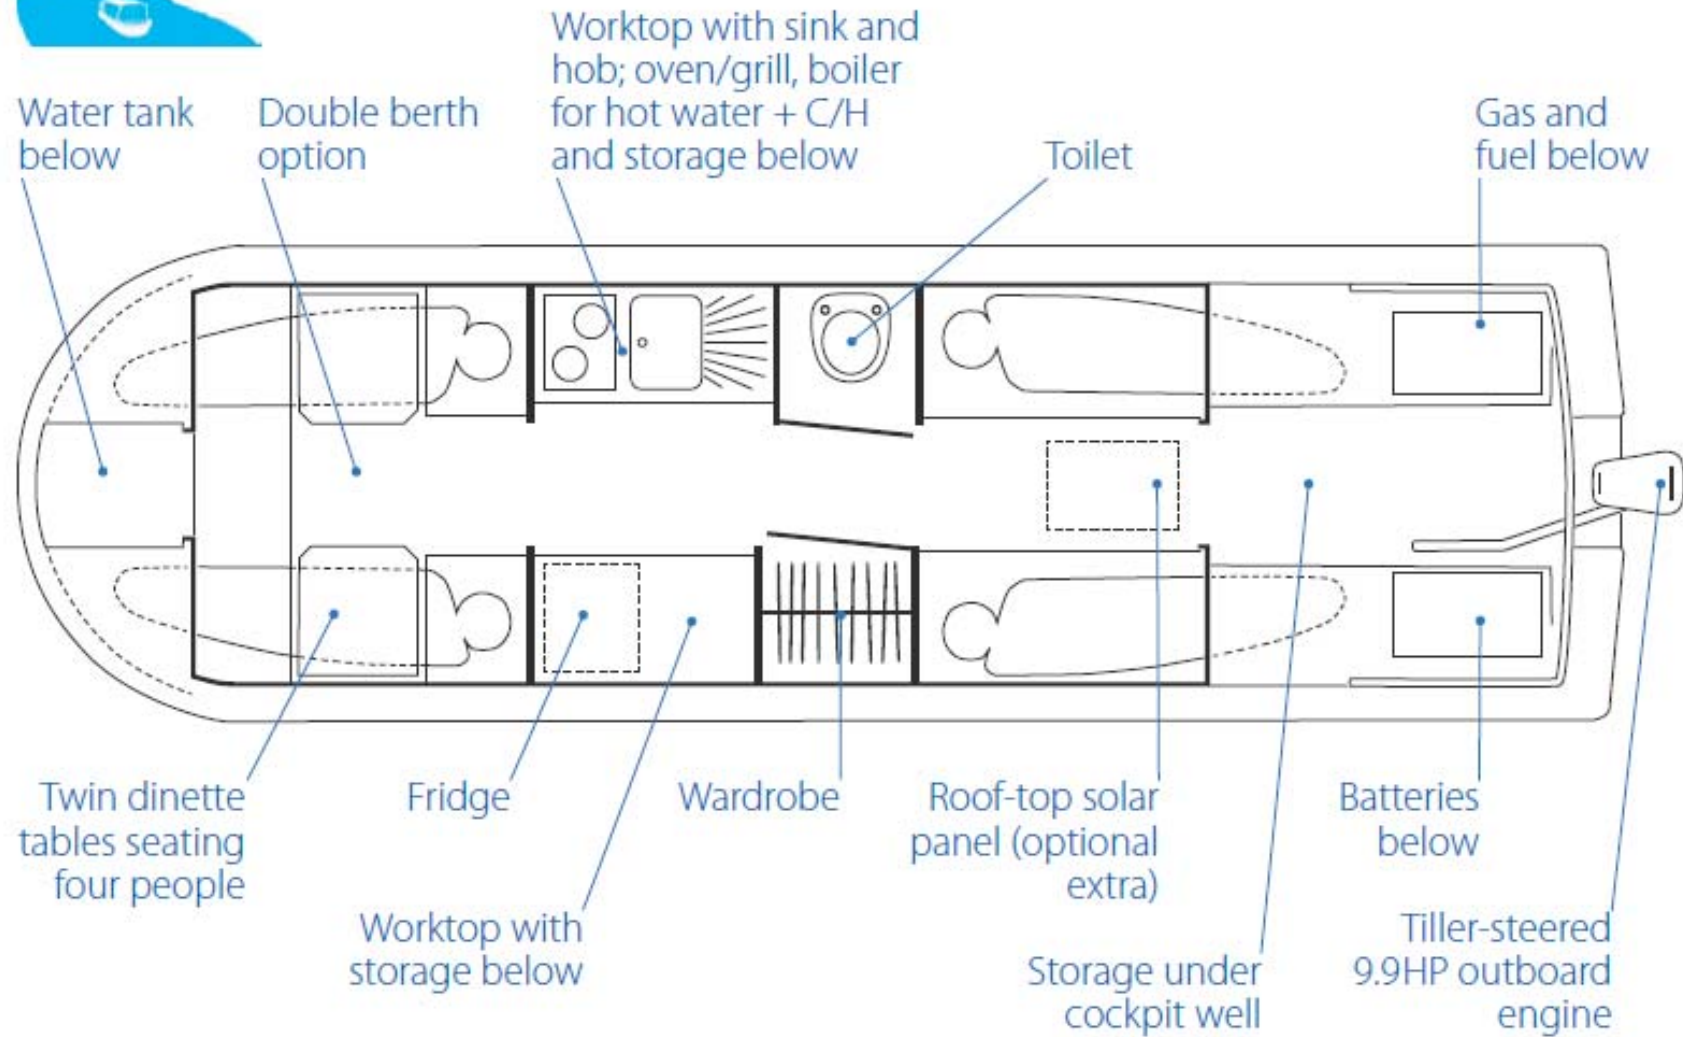

Standard Beaver 23 layout: 4 berth

(Not to scale. Subject to modifications.)